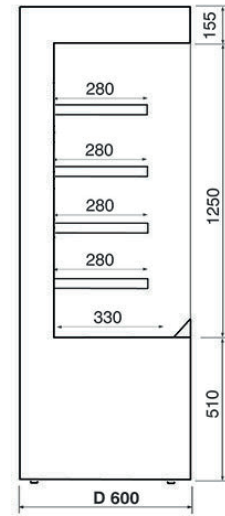

# Slim Stainless Steel Multideck

600mm Depth

SD60-120

SD60-60

**IMPORTANT NOTE**

Minimum distance behind the unit is 100mm.

**FEATURES**

- Mirror finish 304 grade stainless steel exterior & interior
- 4 heavy duty adjustable shelves (280mm deep)
- Adjustable feet
- Night blind fitted as standard
- Internal illumination
- Tempered glass side panels
- Clear acrylic shelf edge risers
- Condensing unit pull out for easy maintenance

MODEL	FINISH	EXTERNAL DIMENSIONS (H x W x D mm)	POWER CONSUMPTION (incl. 750W drip tray)	WEIGHT (kg)	RRP
SD60-60HC	Mirror finish 304 grade stainless steel exterior & interior	1950 x 600 x 700*	1092W (1842W)	163	<b>£2,900.00</b>
SD60-100HC		1950 x 1000 x 600	1326W (2076W)	218	<b>£3,425.00</b>
SD60-120HC		1950 x 1200 x 600	1365W (2115W)	247	<b>£3,789.00</b>
SD60-150HC		1950 x 1500 x 600	1813W (2563W)	291	<b>£4,832.00</b>
SD60-180HC		1950 x 1800 x 600	2613W (3363W)	330	<b>£5,212.00</b>