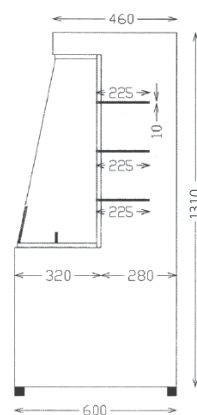

Low Height Tiered Display

1310mm height

SLD60-100

**MIRROR
FINISH
STAINLESS
STEEL**

FEATURES

Mirror finish 304 grade stainless steel exterior & interior

3 adjustable glass shelves (225mm deep)

Adjustable feet

Cooling: Ventilated

Defrost: Automatic

Refrigerant: R290

Climate Class: 3

Temperature Range: +2°C ~ +8°C

Decibels: 65dBA

Power Supply: 13amp

| MODEL | FINISH | EXTERNAL DIMENSIONS (H x W x D mm) | POWER CONSUMPTION (incl. 750W drip tray) | WEIGHT (kg) | RRP |
|-------------|---|------------------------------------|--|-------------|------------------|
| SLD60-60HC | Mirror finish 304 grade stainless steel exterior & interior | 1310 x 600 x 600 | 1033W (1783W) | 135 | £2,353.00 |
| SLD60-100HC | | 1310 x 1000 x 600 | 1092W (1842W) | 178 | £2,860.00 |
| SLD60-120HC | | 1310 x 1200 x 600 | 1326W (2076W) | 202 | £3,420.00 |