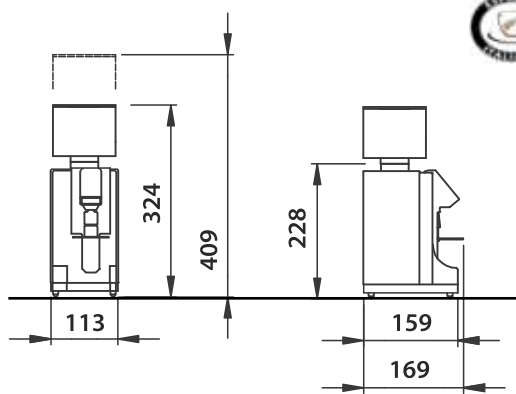

MIGNON

*minimal dimensions
maximum results*

Minimum size, maximum results

EXPOBAR®

SPECIFICATIONS

Grindstones	
Type	Flat
Diameter	50mm
Material	Hardened Steel
Motor	
Drive	Direct
Speed	1350 RPM
Power	225 watt
Dimensions	
Height	324mm
Width	152mm
Depth	159mm
Weight	4.5Kg

FEATURES

Technology in a Mignon size. The micrometric adjustment of grinding thickness with rotor blade axial slide enables the best possible grinding. Its instant dosing ensures the best quality and aroma.